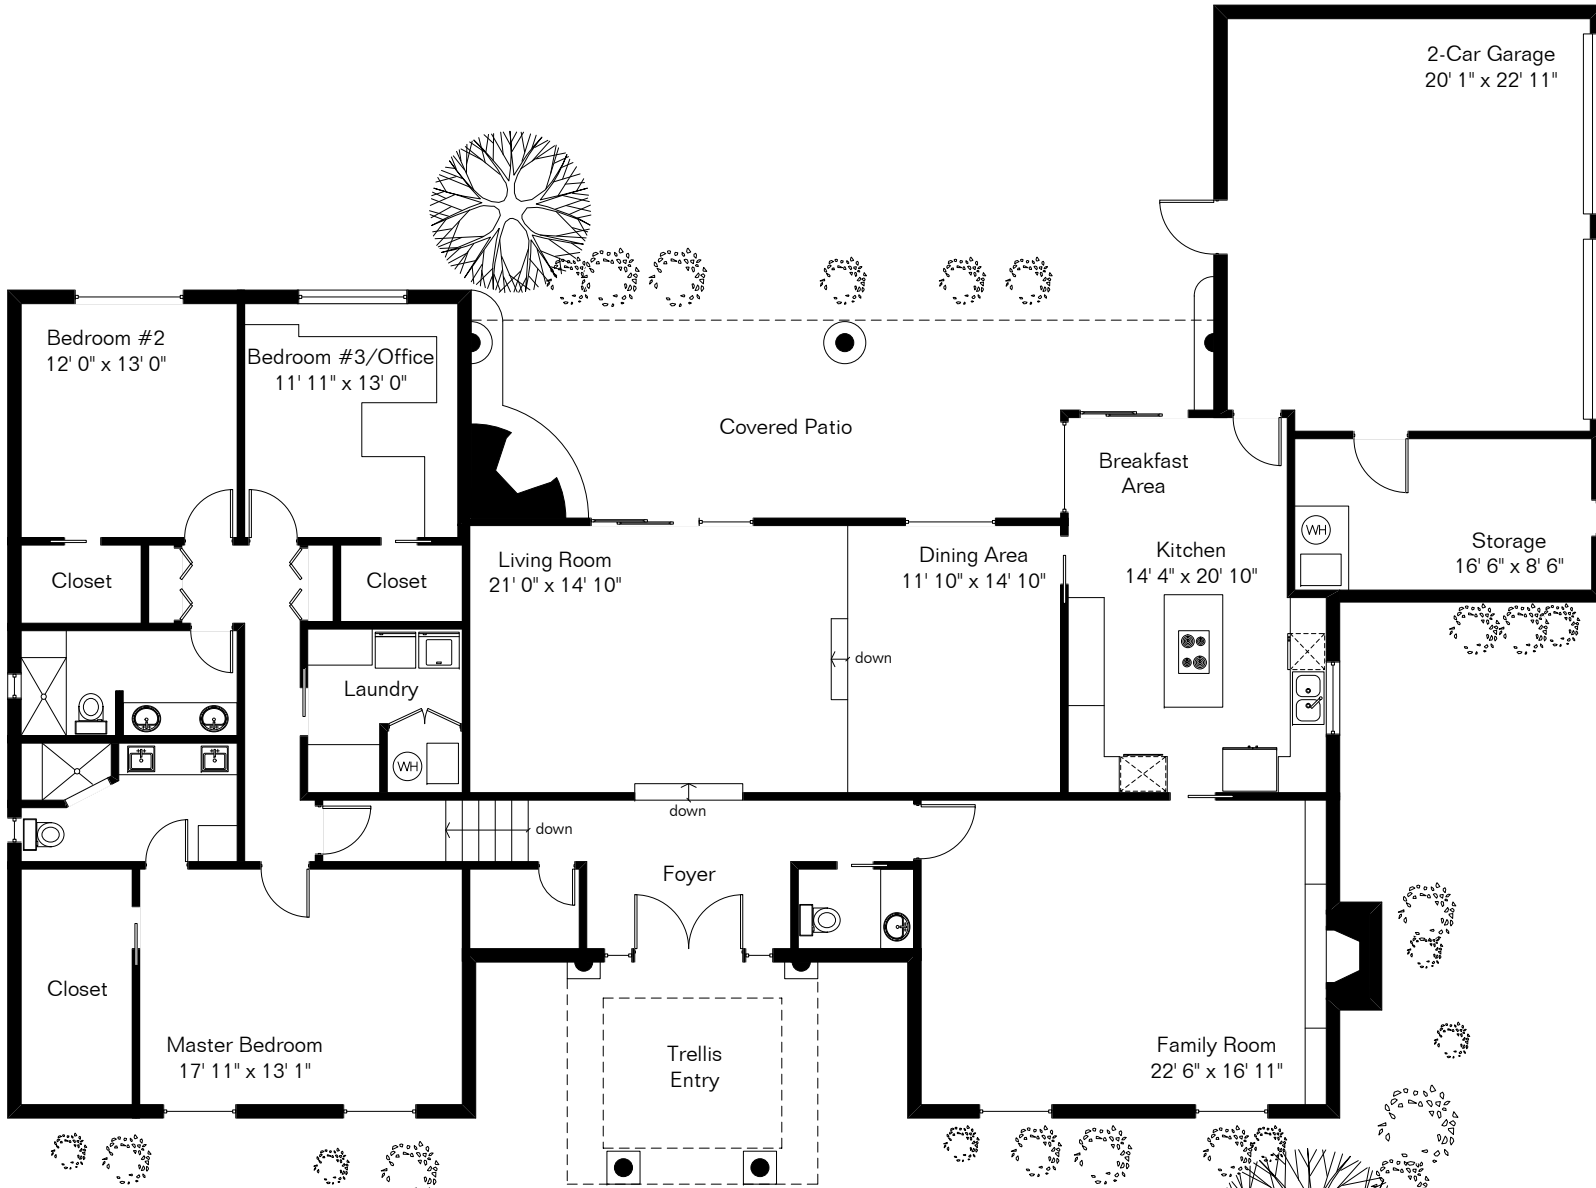

The square footages and room size information are deemed to be reliable but are not guaranteed and should be independently verified.

# 4949 E Camino la Brinca

Site Visit April 2018

Copyright 2018 Floor Plans First! LLC  
All Rights Reserved.

Living Area 2,653 Sq Ft  
Garage 669 Sq Ft

[www.FloorPlansFirst.com](http://www.FloorPlansFirst.com)